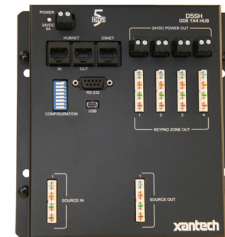

Order: D5SHK4

General Info:

- (1) Wall Mount 4x4 Hub
- (1) Wall Mount Power Supply
- (1) Advanced Learning Remote
- (4) 283D Emitters
- (4) DIGI-5 Keypads
- (4) Local Source Input Plates
- (1) 110 Punch-Down Tool

International Version Available

Order: D5SHK4E

SINGLE SOURCE 4 -ZONE KIT - WALL MOUNT

FEATURES:

- Digital Delivery System (DDS)
- Complete multi-room audio package
- Controls a single source
- Distributes audio up to four zones
- Source can be remotely located
- Based on Wall Mount hub
- Fits most structured wiring systems
- 30 Watt Digital Amp
- Super Bright OLED Display
- Studio Slim Design
- Fits in Decora Plate

Order: D5SHK4

General Info:

- (1) Wall Mount 1x4 Hub
- (1) Wall Mount Power Supply
- (1) Advanced Learning Remote
- (4) 283D Emitters
- (4) DIGI-5 Keypads
- (1) Local Source Input Plates
- (1) 110 Punch-Down Tool

International Version Available

Order: D5SHKE

4 - SOURCE 4 - ZONE EQUIPMENT RACK HUB

FEATURES:

- Digital Delivery System (DDS)
- Digital coax audio inputs
- Analog Left & Right audio inputs
- Audio input level control
- Audio clipping indicators
- Serial RS-232 control port
- Paging & Doorbell compatible
- IR emitter outputs
- Zone pairing for combining keypads in a zone
- Zone power output for longer distances
- Expansion capability