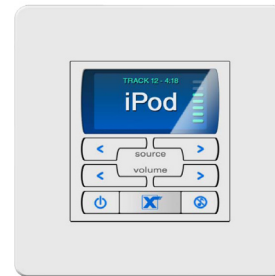

- Decora style, fits into a single-gang box

DIGITAL DISTRIBUTION SYSTEM KEYPAD AND DIGITAL AMPLIFIER

FEATURES:

- Digital Distribution System (DDS)
- Built-in digital amplifier
- Source selection control
- Volume level control
- Bass, treble, balance control
- Back-lit buttons with timeout control
- 110 punch-down input
- 30 Watt Digital Amp

DDS Keypad

Order: D5KP

General Info:

- Decora style, fits into a single-gang box
- Includes a decora gasket for a flush fit

DIGITAL DELIVERY SYSTEM KEYPAD AND DIGITAL AMPLIFIER UK/EU VERSION

FEATURES:

- Digital Distribution System (DDS)
- Built-in digital amplifier
- Source selection control
- Volume level control
- Bass, treble, balance control
- Back-lit buttons with timeout control
- 110 punch-down input
- 30 Watt Digital Amp

UK / EU Version

Order: D5KPE

General Info:

- Decora style, fits into a single-gang box
- Includes a decora gasket for a flush fit

MINI REMOTE

FEATURES:

- Palm-sized remote control
- Source selection functions
- Volume control functions
- MUTE and POWER functions