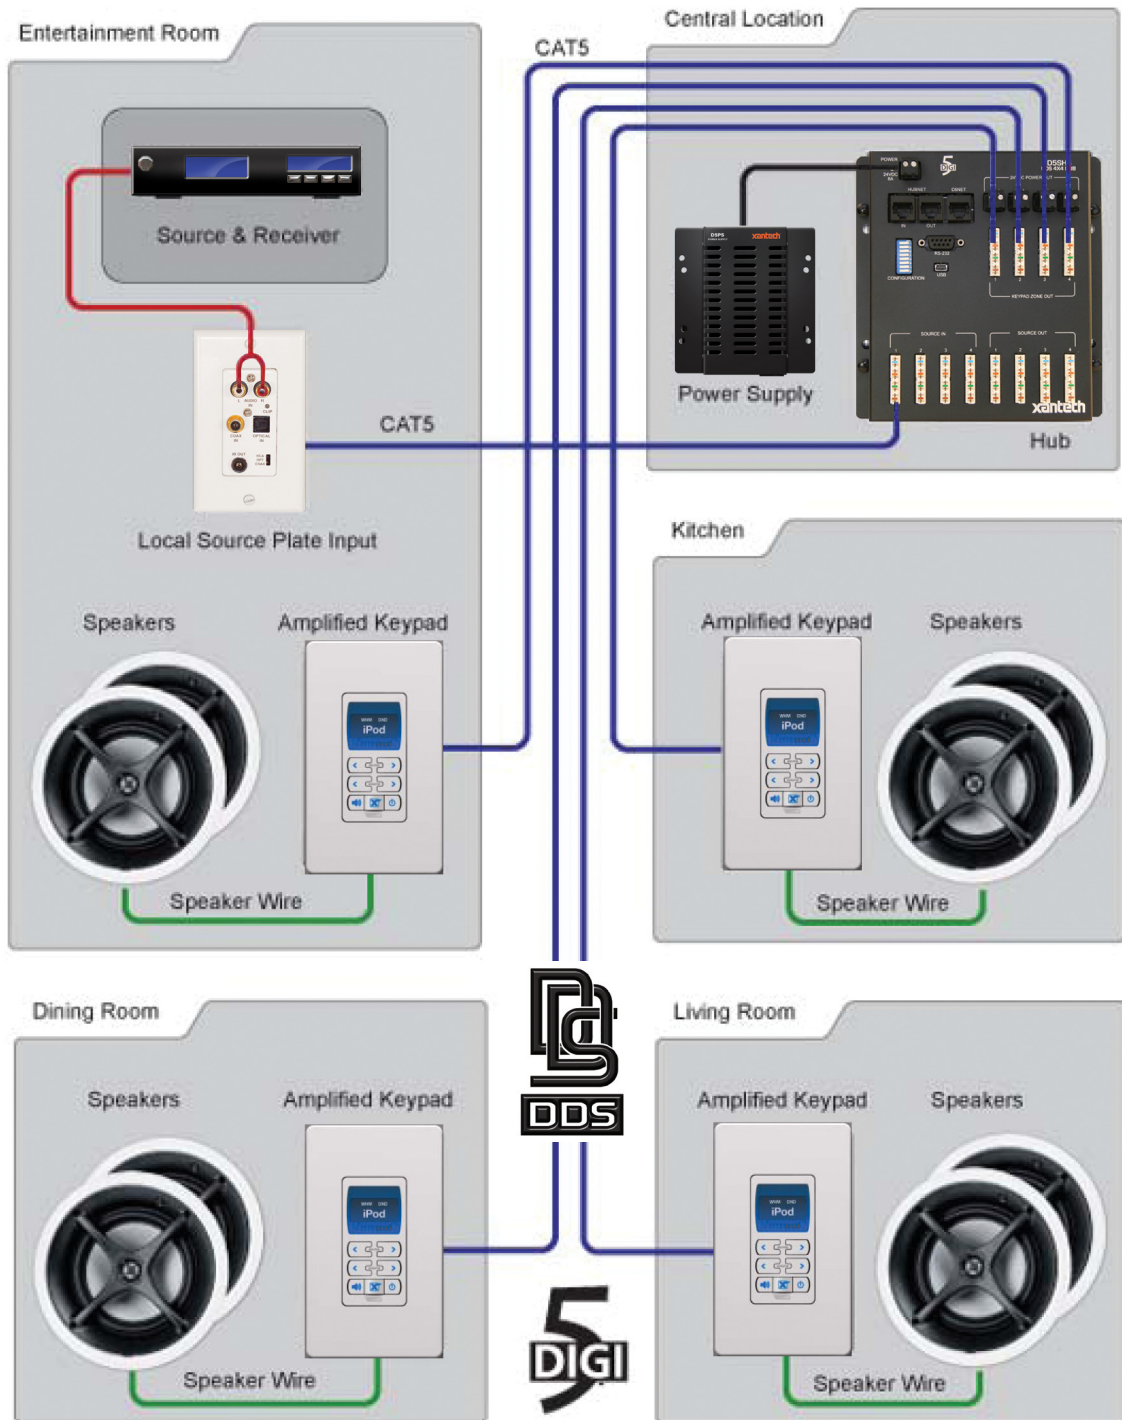

UK / EU Version

Order: D5KPE

General Info:

- Decora style, fits into a single-gang box
- Includes a decora gasket for a flush fit

MINI REMOTE

FEATURES:

- Palm-sized remote control
- Source selection functions
- Volume control functions
- MUTE and POWER functions

Order: D5MR

General Info:

- Includes battery

ADVANCED LEARNING REMOTE

FEATURES:

- Hand-held remote control
- Programmable four source
- Compatible with all major components
- Pre-programmed with DIGI-5 controls
- Compatible with all major components
- Dedicated DIGI-5 volume and source controls
- 3 IR macro function buttons

Order: D5LR

General Info:

- Includes batteries
- Built-in IR code library

IU RACK EAR KIT

FEATURES:

- For use with 19" Equipment Rack hubs
- Easy to install

Order: RMIUKIT

General Info:

- Includes left and right ears and hardware

NEW HOME AUDIO DISTRIBUTION

Distribute beautiful audio to 4 locations. The master hub is centrally located whereas the source material can be conveniently placed in the entertainment center. Digi-5 technology delivers high-power amplification negating the need for special high-efficiency speakers.